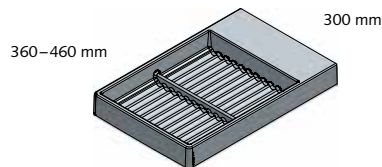

Individual

The inserts of the SEPARADO family can be used and individually arranged in all standard drawer systems. Combine one or several SEPARADOS with a non-slip mat in a large drawer, ensuring that the inserts are always held securely in place, but are nevertheless quick and easy to reposition. Present your drawer as a visual highlight: teamed with our various non-slip mats, SEPARADO offers you more than 100 combination options. Simply choose your favourite!

KORPUSGRÖSSEN CARCASE SIZES

SEPARADO 450/30

SEPARADO SPICE 450/30

SEPARADO FLEX 450/30

SEPARADO 550/30

SEPARADO SPICE 550/30

SEPARADO FLEX 550/30

ZUBEHÖR ACCESSORIES