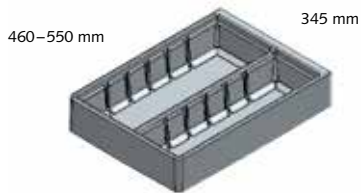

SEPARADO Orga-System

The SEPARADO organization system is spacious, generously-sized and functional. Foodstuffs and storage jars can be stored in the SEPARADO Orga-System as individual needs dictate. Used upright or turned at an angle of 90°, transversely to the direction of function, the inserted wooden separators offer optimum customization in terms of the choice of the separating height and the objects to be stored. In larger drawers it is even possible to combine several SEPARADO Orga-Systems side by side – thanks to the standard width of 300mm.

DESIGNFARBEN DESIGN COLOURS

 Buche beech	 silbergrau genarbt silver grey grained	828	
 weiß genarbt white grained	002	 schiefergrau genarbt slate grey grained	870

KORPUSGRÖSSEN CARCASE SIZES

 90 mm

SEPARADO ORGASYSTEM