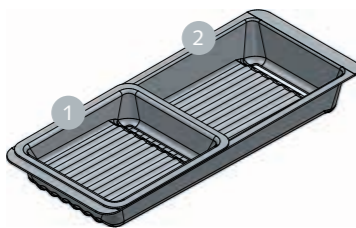

Create additional space for sponges, kitchen utensils, or for washing fruits and vegetables. This perfect upgrade protects the surfaces of your high-quality sink and is easy to clean.

**in fast jeder Spüle einsetzbar** can be used in almost every sink  
**einfache Reinigung** easy to clean  
**zusätzliche Ablageflächen** extra storage space

### KORPUSGRÖSSEN CARCASE SIZES

1 Tiefe depth:  
205 mm

2 Tiefe depth:  
440 mm

Breite width:  
183 mm

Ab einer Spültiefe von 400 mm einsetzbar.  
Can be used from a sink depth of 400 mm.